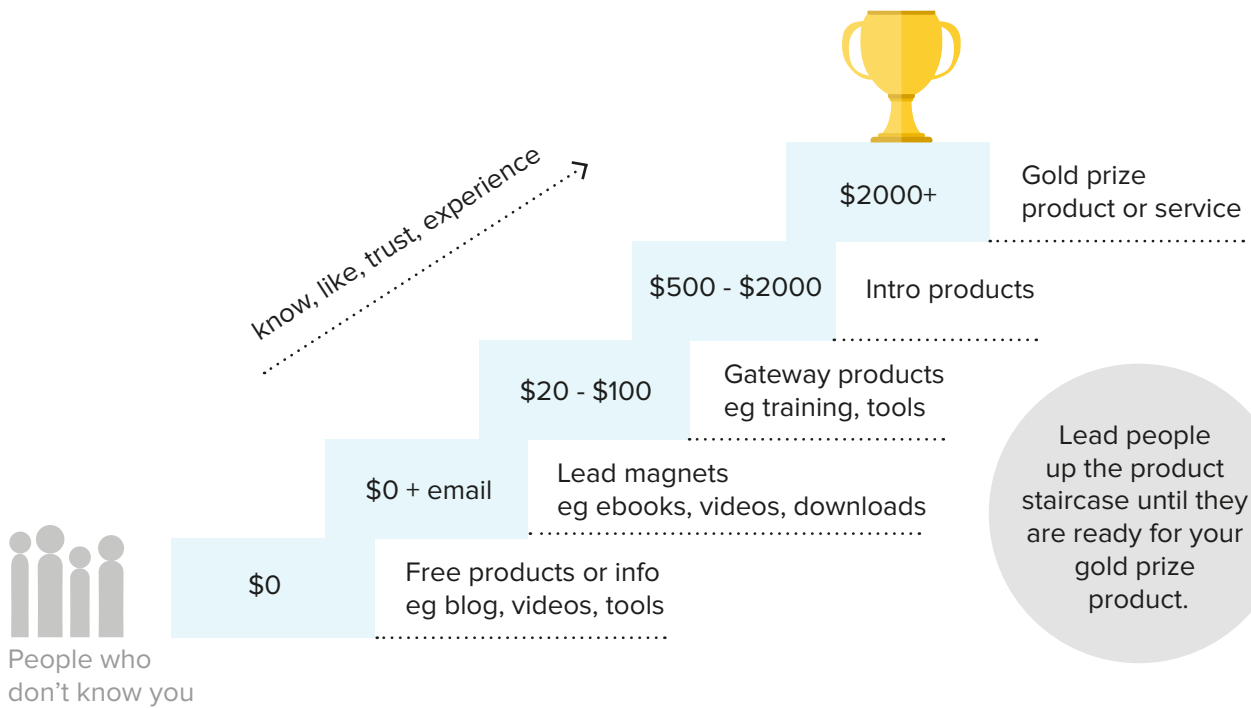

GATEWAY PRODUCT STAIRCASE

Plan your own Gateway Product Staircase

Choc Chip Digital

1300 808 841
+61 3 5234 5360

info@chocchip.com.au
www.chocchip.com.au

Free Download at www.chocchip.com.au/free-resources

© 2015 by Choc Chip Digital
Copyright holder is licensing this under the Creative Commons License, Attribution 3.0.
Please feel free to post this on your blog or email, tweet & share it etc.